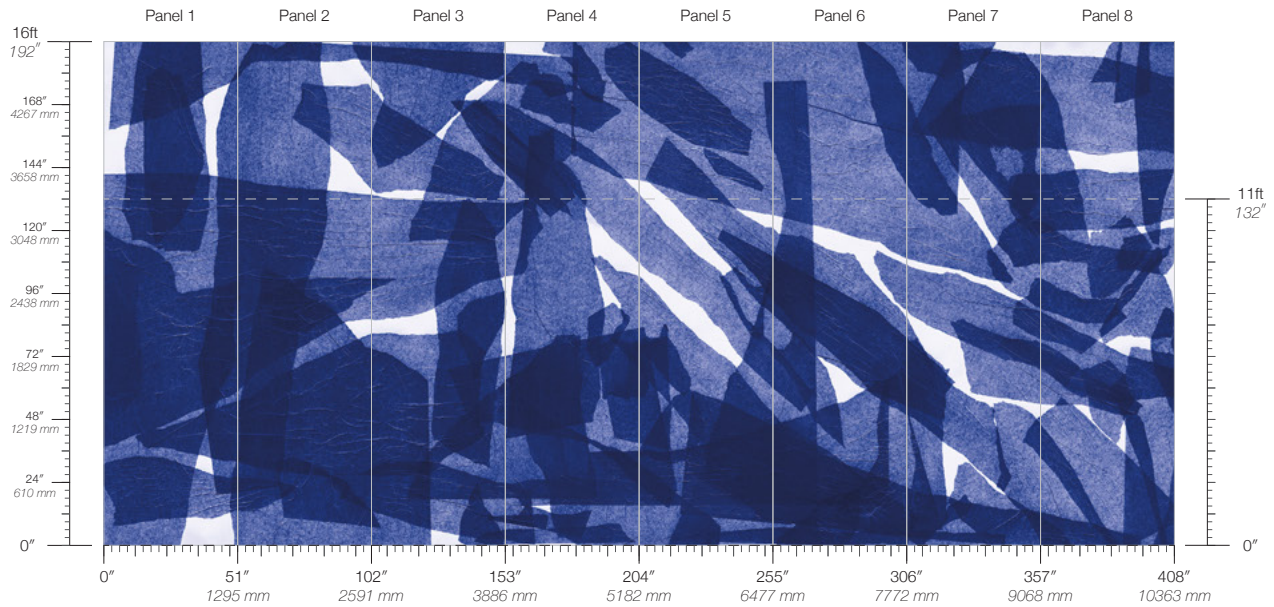

Relic Glyph

Suitable for residential and commercial projects

COLOR
Glyph

STOCK
Made to order

REPEAT
Non-repeating

CONTACT
sales@calicowallpaper.com
+1 718 243 1705
57 Lispenard Street
New York, NY 10013 USA

ITEM
3001

MINIMUM
1 panel

LEAD TIME
4 weeks to print

CONTENT
Type II Vinyl

MAINTENANCE
Water-based cleanser

ORIGIN
USA

DISCLAIMER
Panel maps represent mural artwork only. Reference the physical sample for color and texture.

PANEL WIDTH
51" / 1295 mm trimmed

FLAMMABILITY
ASTM E84 Adhered Class A

DETAILS
Custom options available

PANEL HEIGHT
132" / 3353 mm standard
192" / 4877 mm extended

ENVIRONMENTAL
Recycled Content, Phthalate Free
Low VOC, HPD Available

PRICE
Available upon request